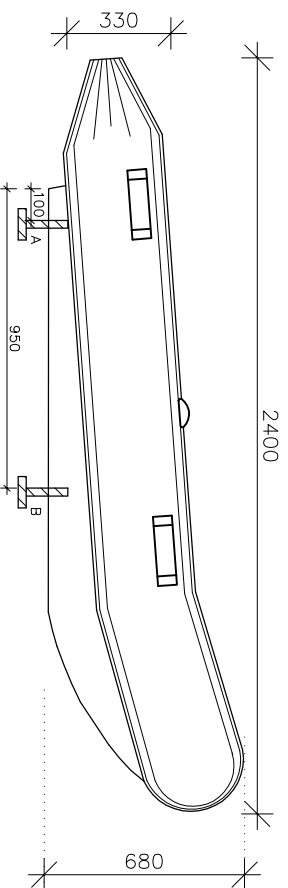

Southern Pacific
Inflatables

Puffin 240 RIB - Specifications

Specifications and maximum capacities (Subject to change without notice)

Length External	Beam External	Length Internal	Beam Internal	Tube Diameter	Weight	Air Chambers	Payload	Max HP/Shaft	Overall Height	Hull Degree Deadrise	Pack down size (length)	(width)	(height)
2.4m / 7'9"	1.35m / 4'4"	1.7m / 5'5"	0.64m / 2'1"	0.33m / 1'1"	23kg / 51lbs	2	270kg / 594lbs	5hp short	0.68m / 2'2"	10	1.98m / 6'5"	1.0m / 3'3"	0.48m / 1'5"