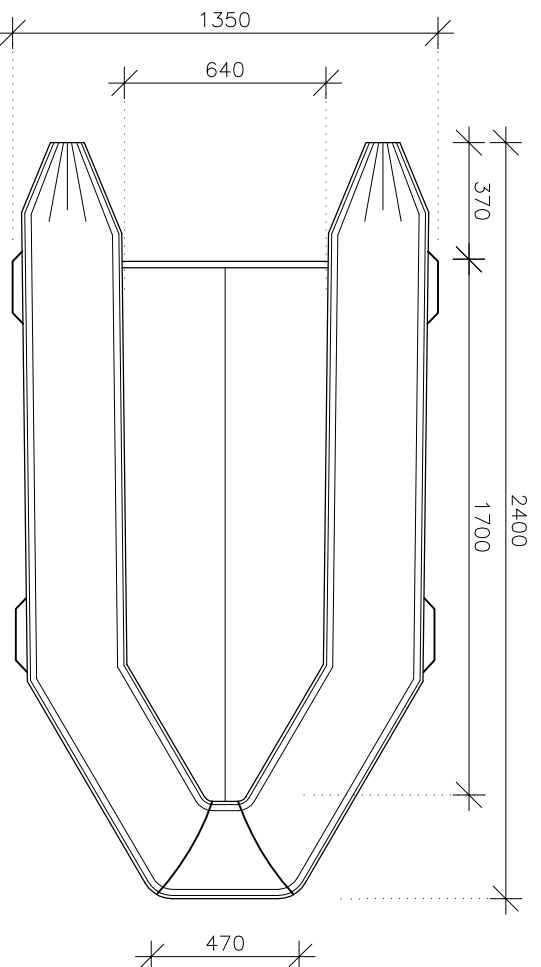

Southern Pacific
Inflatables

Puffin 240 RIB - Specifications

Specifications and maximum capacities (Subject to change without notice)

Length External	Beam External	Length Internal	Beam Internal	Tube Diameter	Weight	Air Chambers	Payload	Max HP/Shaft	Overall Height	Hull Degree Deadrise	Pack down size (length)	(width)	(height)
2.4m / 7'9"	1.35m / 4'4"	1.7m / 5'5"	0.64m / 2'1"	0.33m / 1'1"	23kg / 51lbs	2	270kg / 594lbs	5hp short	0.68m / 2'2"	10	1.98m / 6'5"	1.0m / 3'3"	0.48m / 1'5"