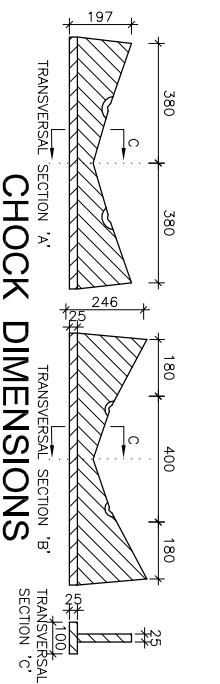

Southern Pacific
Inflatables

Puffin 240 RIB - Specifications

Specifications and maximum capacities (Subject to change without notice)

Length External	Beam External	Length Internal	Beam Internal	Tube Diameter	Weight	Air Chambers	Payload	Max HP/Shaft	Overall Height	Hull Degree Deadrise	Pack down size (length)	(width)	(height)
2.4m / 7'9"	1.35m / 4'4"	1.7m / 5'5"	0.64m / 2'1"	0.33m / 1'1"	23kg / 51lbs	2	270kg / 594lbs	5hp short	0.68m / 2'2"	10	1.98m / 6'5"	1.0m / 3'3"	0.48m / 1'5"