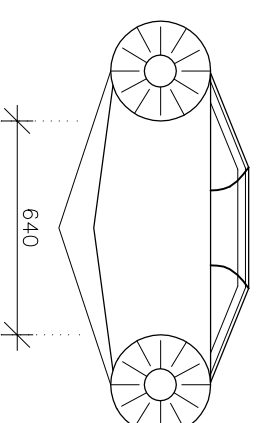

Southern Pacific
Inflatables

Puffin 240 RIB - Specifications

Specifications and maximum capacities (Subject to change without notice)

Length External	Beam External	Length Internal	Beam Internal	Tube Diameter	Weight	Air Chambers	Payload	Max HP/Shaft	Overall Height	Hull Degree Deadrise	Pack down size (length)	(width)	(height)
2.4m / 7'9"	1.35m / 4'4"	1.7m / 5'5"	0.64m / 2'1"	0.33m / 1'1"	23kg / 51lbs	2	270kg / 594lbs	5hp short	0.68m / 2'2"	10	1.98m / 6'5"	1.0m / 3'3"	0.48m / 1'5"