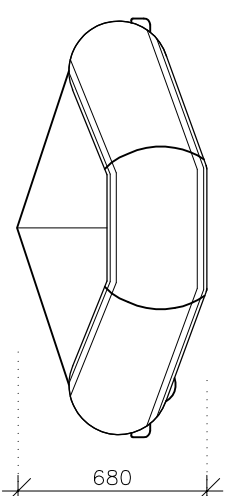

Southern Pacific
Inflatables

Puffin 240 RIB - Specifications

Specifications and maximum capacities (Subject to change without notice)

Length External	Beam External	Length Internal	Beam Internal	Tube Diameter	Weight	Air Chambers	Payload	Max HP/Shaft	Overall Height	Hull Degree Deadrise	Pack down size (length)	(width)	(height)
2.4m / 7'9"	1.35m / 4'4"	1.7m / 5'5"	0.64m / 2'1"	0.33m / 1'1"	23kg / 51lbs	2	270kg / 594lbs	5hp short	0.68m / 2'2"	10	1.98m / 6'5"	1.0m / 3'3"	0.48m / 1'5"