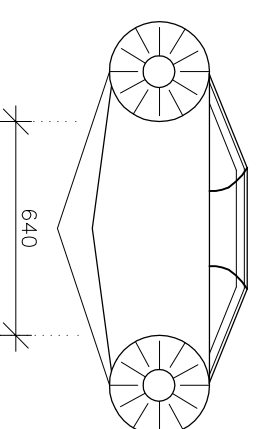

Southern Pacific
Inflatables

Puffin 260 RIB - Specifications

Specifications and maximum capacities (Subject to change without notice)

Length External	Beam External	Length Internal	Beam Internal	Tube Diameter	Weight	Air Chambers	Payload	Max HP/Shaft	Overall Height	Hull Degree Deadrise	Pack down size (length)	(width)	(height)
2.6m / 8'5"	1.35m / 4'4"	1.9m / 6'2"	0.64m / 2'1"	0.33m / 1'1"	25kg / 55lbs	2	360kg / 792lbs	5hp short	0.68m / 2'2"	10	2.18m / 7'1"	1.0m / 3'3"	0.48m / 1'5"