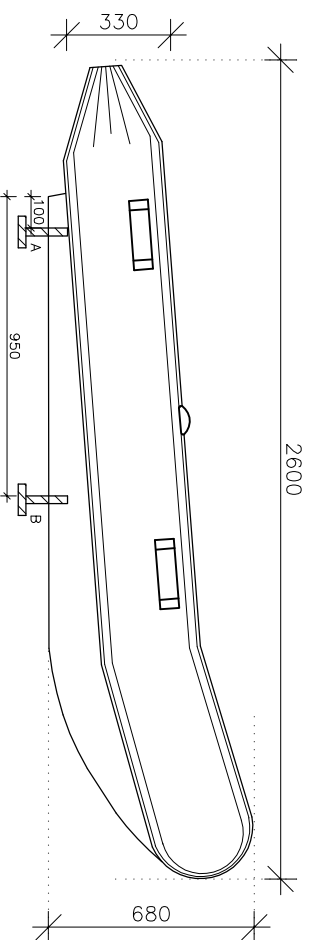

Southern Pacific
Inflatables

Puffin 260 RIB - Specifications

Specifications and maximum capacities (Subject to change without notice)

Length External	Beam External	Length Internal	Beam Internal	Tube Diameter	Weight	Air Chambers	Payload	Max HP/Shaft	Overall Height	Hull Degree Deadrise	Pack down size (length)	(width)	(height)
2.6m / 8'5"	1.35m / 4'4"	1.9m / 6'2"	0.64m / 2'1"	0.33m / 1'1"	25kg / 55lbs	2	360kg / 792lbs	5hp short	0.68m / 2'2"	10	2.18m / 7'1"	1.0m / 3'3"	0.48m / 1'5"