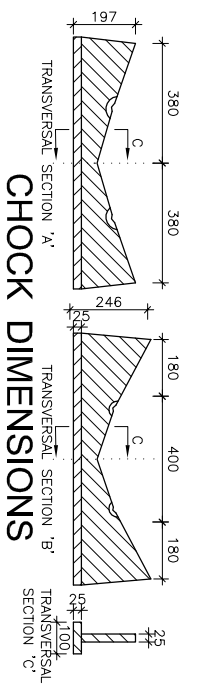

Southern Pacific
Inflatables

Puffin 260 RIB - Specifications

Specifications and maximum capacities (Subject to change without notice)

Length External	Beam External	Length Internal	Beam Internal	Tube Diameter	Weight	Air Chambers	Payload	Max HP/Shaft	Overall Height	Hull Degree Deadrise	Pack down size (length)	(width)	(height)
2.6m / 8'5"	1.35m / 4'4"	1.9m / 6'2"	0.64m / 2'1"	0.33m / 1'1"	25kg / 55lbs	2	360kg / 792lbs	5hp short	0.68m / 2'2"	10	2.18m / 7'1"	1.0m / 3'3"	0.48m / 1'5"