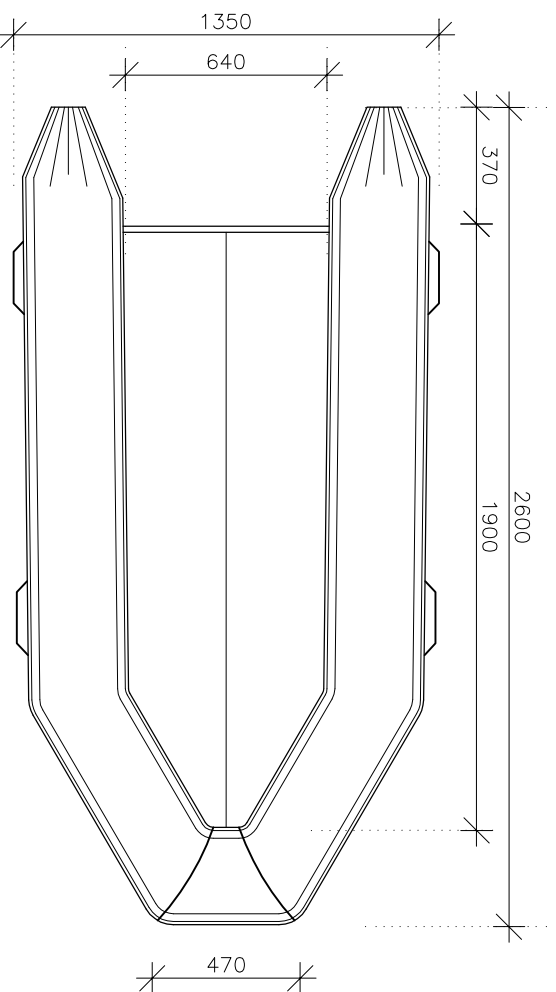

Southern Pacific
Inflatables

Puffin 260 RIB - Specifications

Specifications and maximum capacities (Subject to change without notice)

Length External	Beam External	Length Internal	Beam Internal	Tube Diameter	Weight	Air Chambers	Payload	Max HP/Shaft	Overall Height	Hull Degree Deadrise	Pack down size (length)	(width)	(height)
2.6m / 8'5"	1.35m / 4'4"	1.9m / 6'2"	0.64m / 2'1"	0.33m / 1'1"	25kg / 55lbs	2	360kg / 792lbs	5hp short	0.68m / 2'2"	10	2.18m / 7'1"	1.0m / 3'3"	0.48m / 1'5"