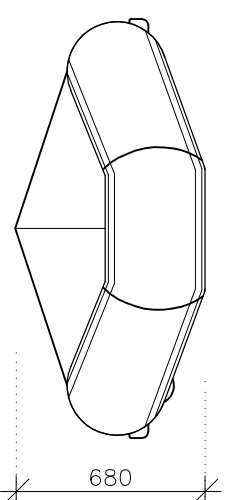

Southern Pacific
Inflatables

Puffin 260 RIB - Specifications

Specifications and maximum capacities (Subject to change without notice)

Length External	Beam External	Length Internal	Beam Internal	Tube Diameter	Weight	Air Chambers	Payload	Max HP/Shaft	Overall Height	Hull Degree Deadrise	Pack down size (length)	(width)	(height)
2.6m / 8'5"	1.35m / 4'4"	1.9m / 6'2"	0.64m / 2'1"	0.33m / 1'1"	25kg / 55lbs	2	360kg / 792lbs	5hp short	0.68m / 2'2"	10	2.18m / 7'1"	1.0m / 3'3"	0.48m / 1'5"