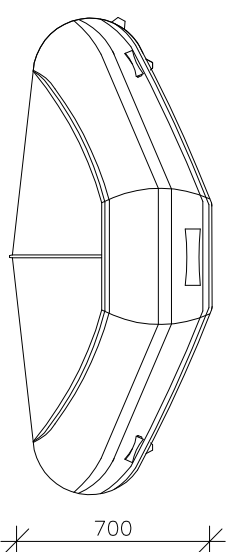

**CHOCK DIMENSIONS**

**Shearwater 340 RIB  
Specifications**

**Southern Pacific**  
Inflatables

Specifications and maximum capacities (Subject to change without notice)

Length External	Beam External	Length Internal	Beam Internal	Tube Diameter	Weight	Air Chambers	Payload	Max HP/Shaft	Overall Height	Hull Degree Deadrise	Pack down size (length)	(width)	(height)
3.40m / 11'1"	1.61m / 5'2"	2.47m / 8'1"	0.76m / 2'5"	0.36m / 1'2"	45kg / 99lbs	3	620kg / 1364lbs	18hp short	0.7m / 2'2"	12	2.84m / 9'3"	1.0m / 3'2"	0.42m / 1'4"