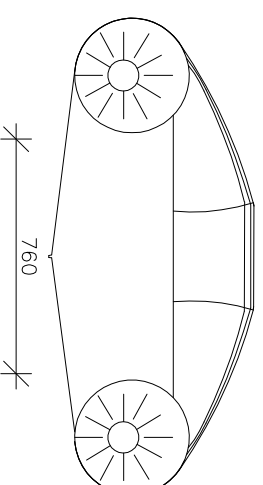

**CHOCK DIMENSIONS**

**Shearwater 340 RIB  
Specifications**

**Southern Pacific**  
Inflatables

Specifications and maximum capacities (Subject to change without notice)

Length External	Beam External	Length Internal	Beam Internal	Tube Diameter	Weight	Air Chambers	Payload	Max HP/Shaft	Overall Height	Hull Degree Deadrise	Pack down size (length)	(width)	(height)
3.40m / 11'1"	1.61m / 5'2"	2.47m / 8'1"	0.76m / 2'5"	0.36m / 1'2"	45kg / 99lbs	3	620kg / 1364lbs	18hp short	0.7m / 2'2"	12	2.84m / 9'3"	1.0m / 3'2"	0.42m / 1'4"