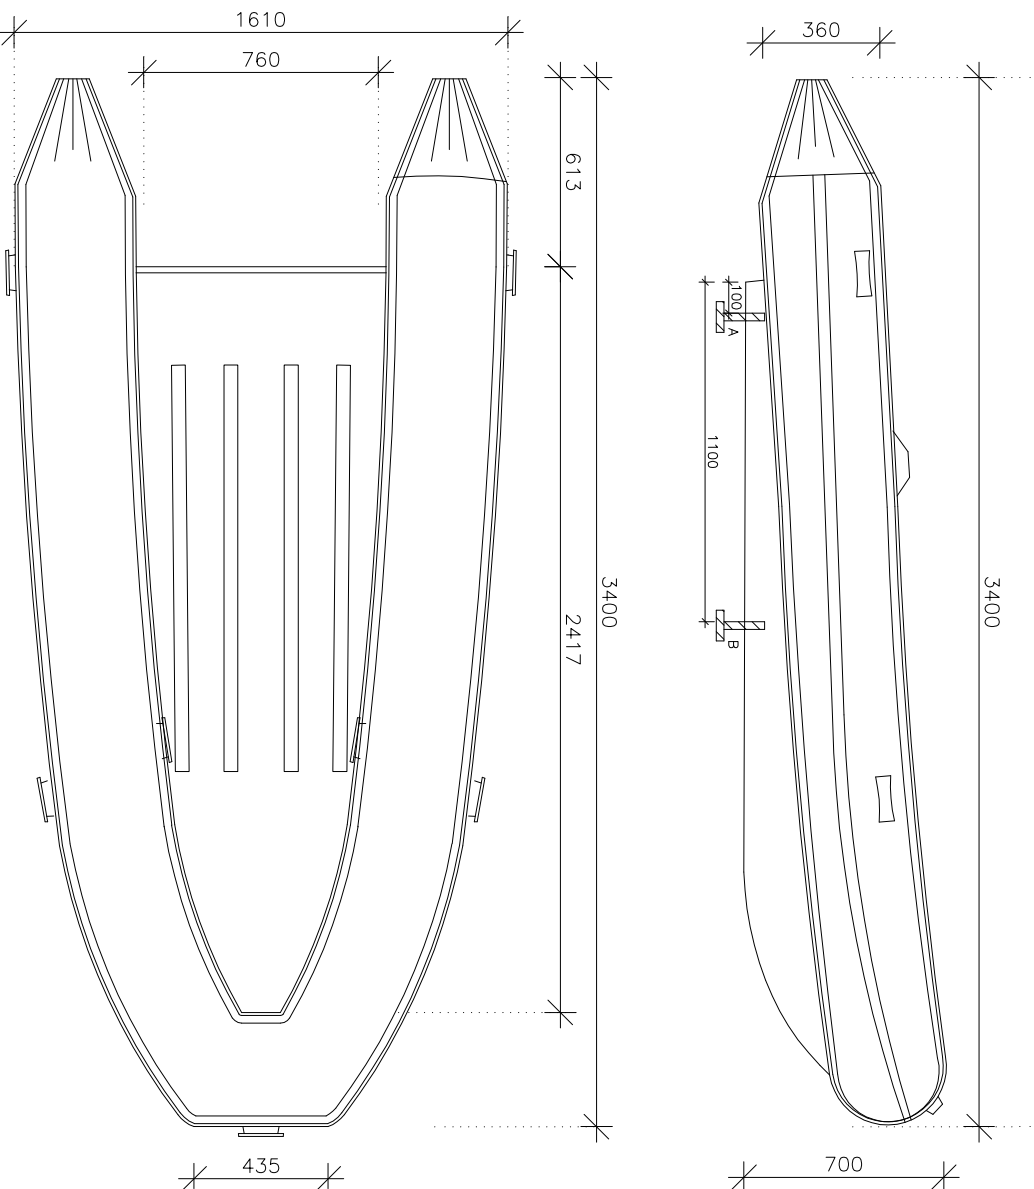

**CHOCK DIMENSIONS**

**Shearwater 340 RIB  
Specifications**

**Southern Pacific**  
Inflatables

Specifications and maximum capacities (Subject to change without notice)

Length External	Beam External	Length Internal	Beam Internal	Tube Diameter	Weight	Air Chambers	Payload	Max HP/Shaft	Overall Height	Hull Degree Deadrise	Pack down size (length)	(width)	(height)
3.40m / 11'1"	1.61m / 5'2"	2.47m / 8'1"	0.76m / 2'5"	0.36m / 1'2"	45kg / 99lbs	3	620kg / 1364lbs	18hp short	0.7m / 2'2"	12	2.84m / 9'3"	1.0m / 3'2"	0.42m / 1'4"