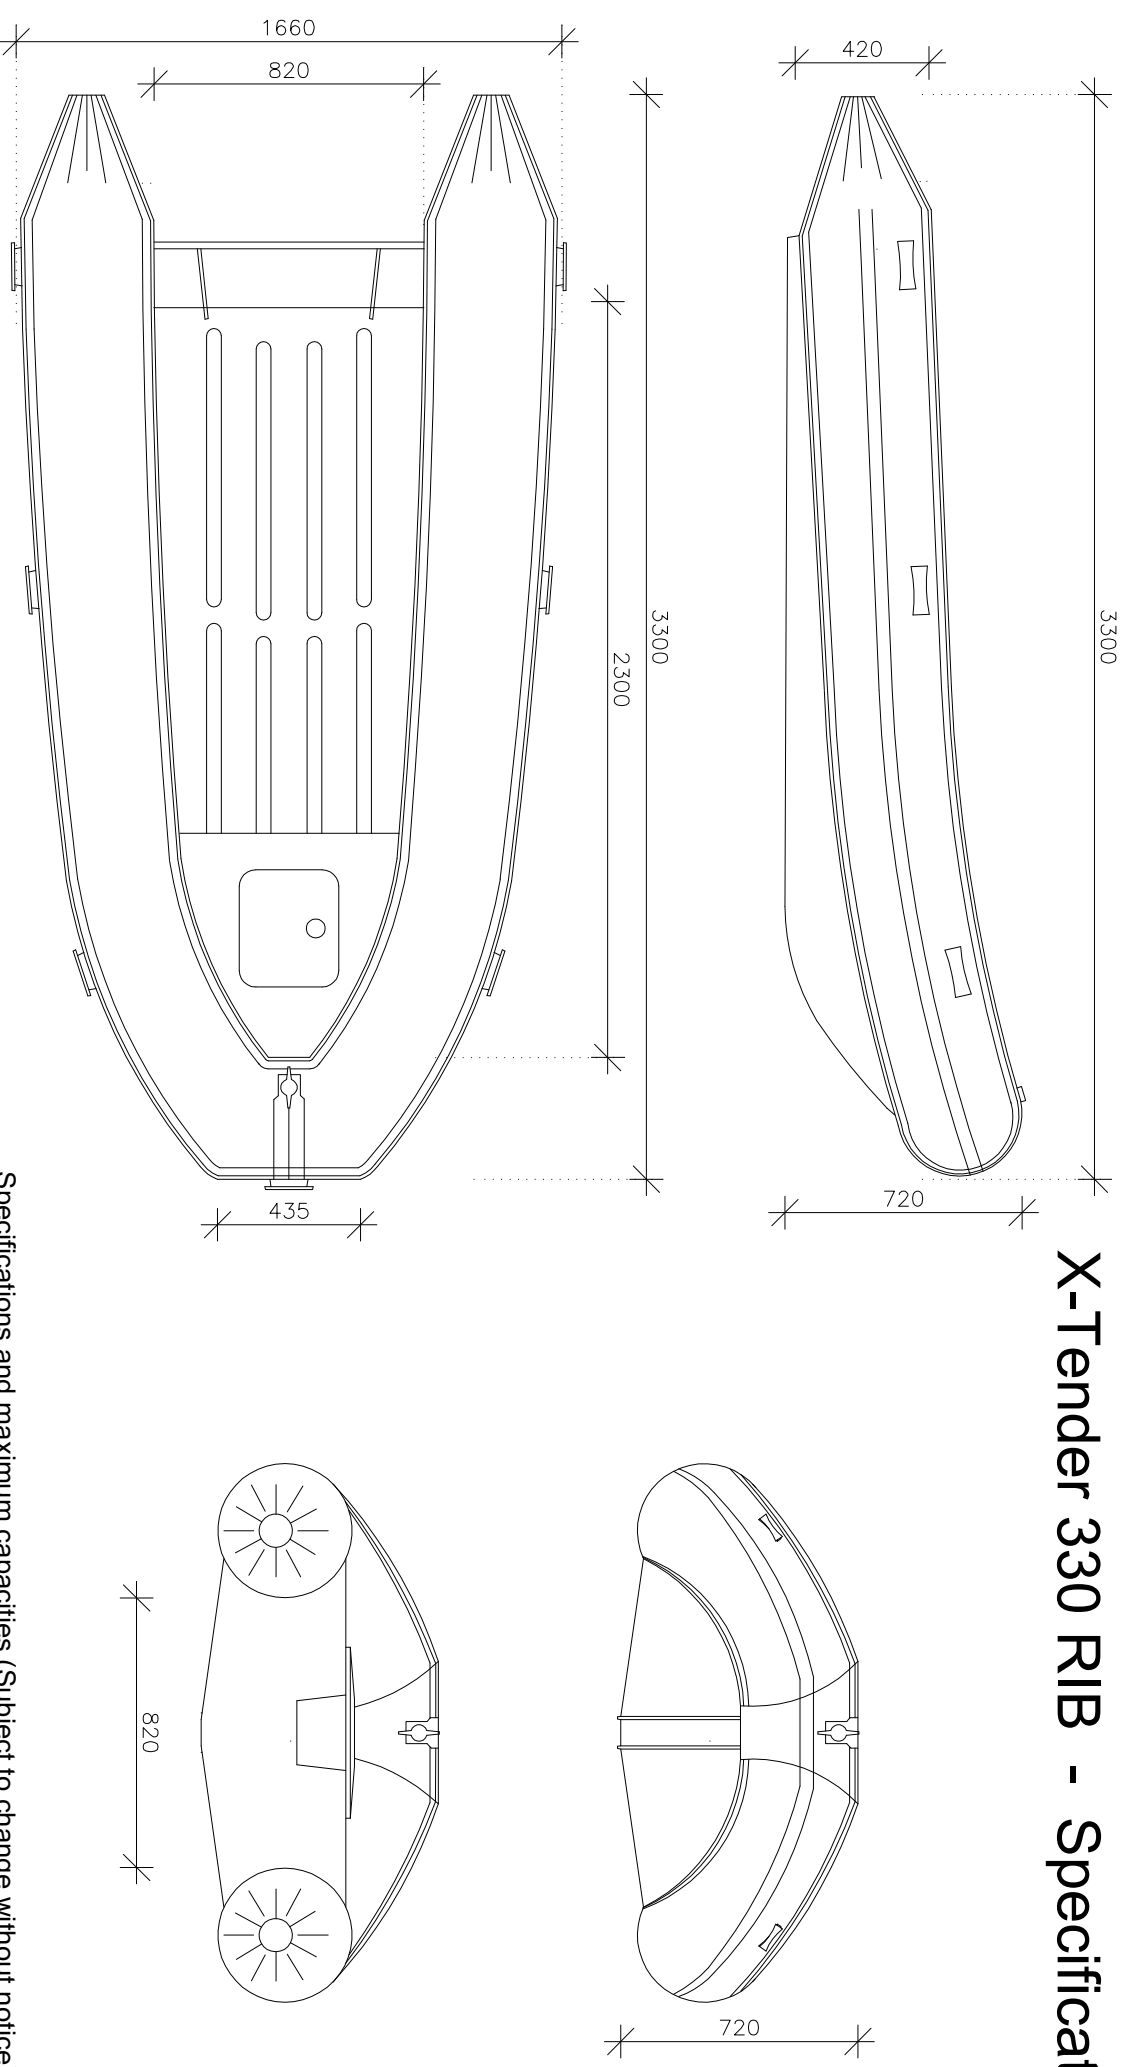

Southern Pacific
Inflatables

X-Tender 330 RIB - Specifications

Specifications and maximum capacities (Subject to change without notice)

Length External	Beam External	Length Internal	Beam Internal	Tube Diameter Fwd	Tube Diameter Fwd	Weight	Air Chambers	Max HP/Shaft	Payload	Hull Degree Deadrise	Pack down size (length)	(width)	(height)
3.30m / 10'8"	1.66m / 5'5"	2.3m / 7'5"	0.82m / 2'6"	0.36m / 1'2"	0.42m / 1'4"	65kg / 138.9lbs	3	14.7kw 20hp short	550kg 1212lbs	14	3.0m / 9'8"	1.05m / 3'4"	0.47m / 1'5"