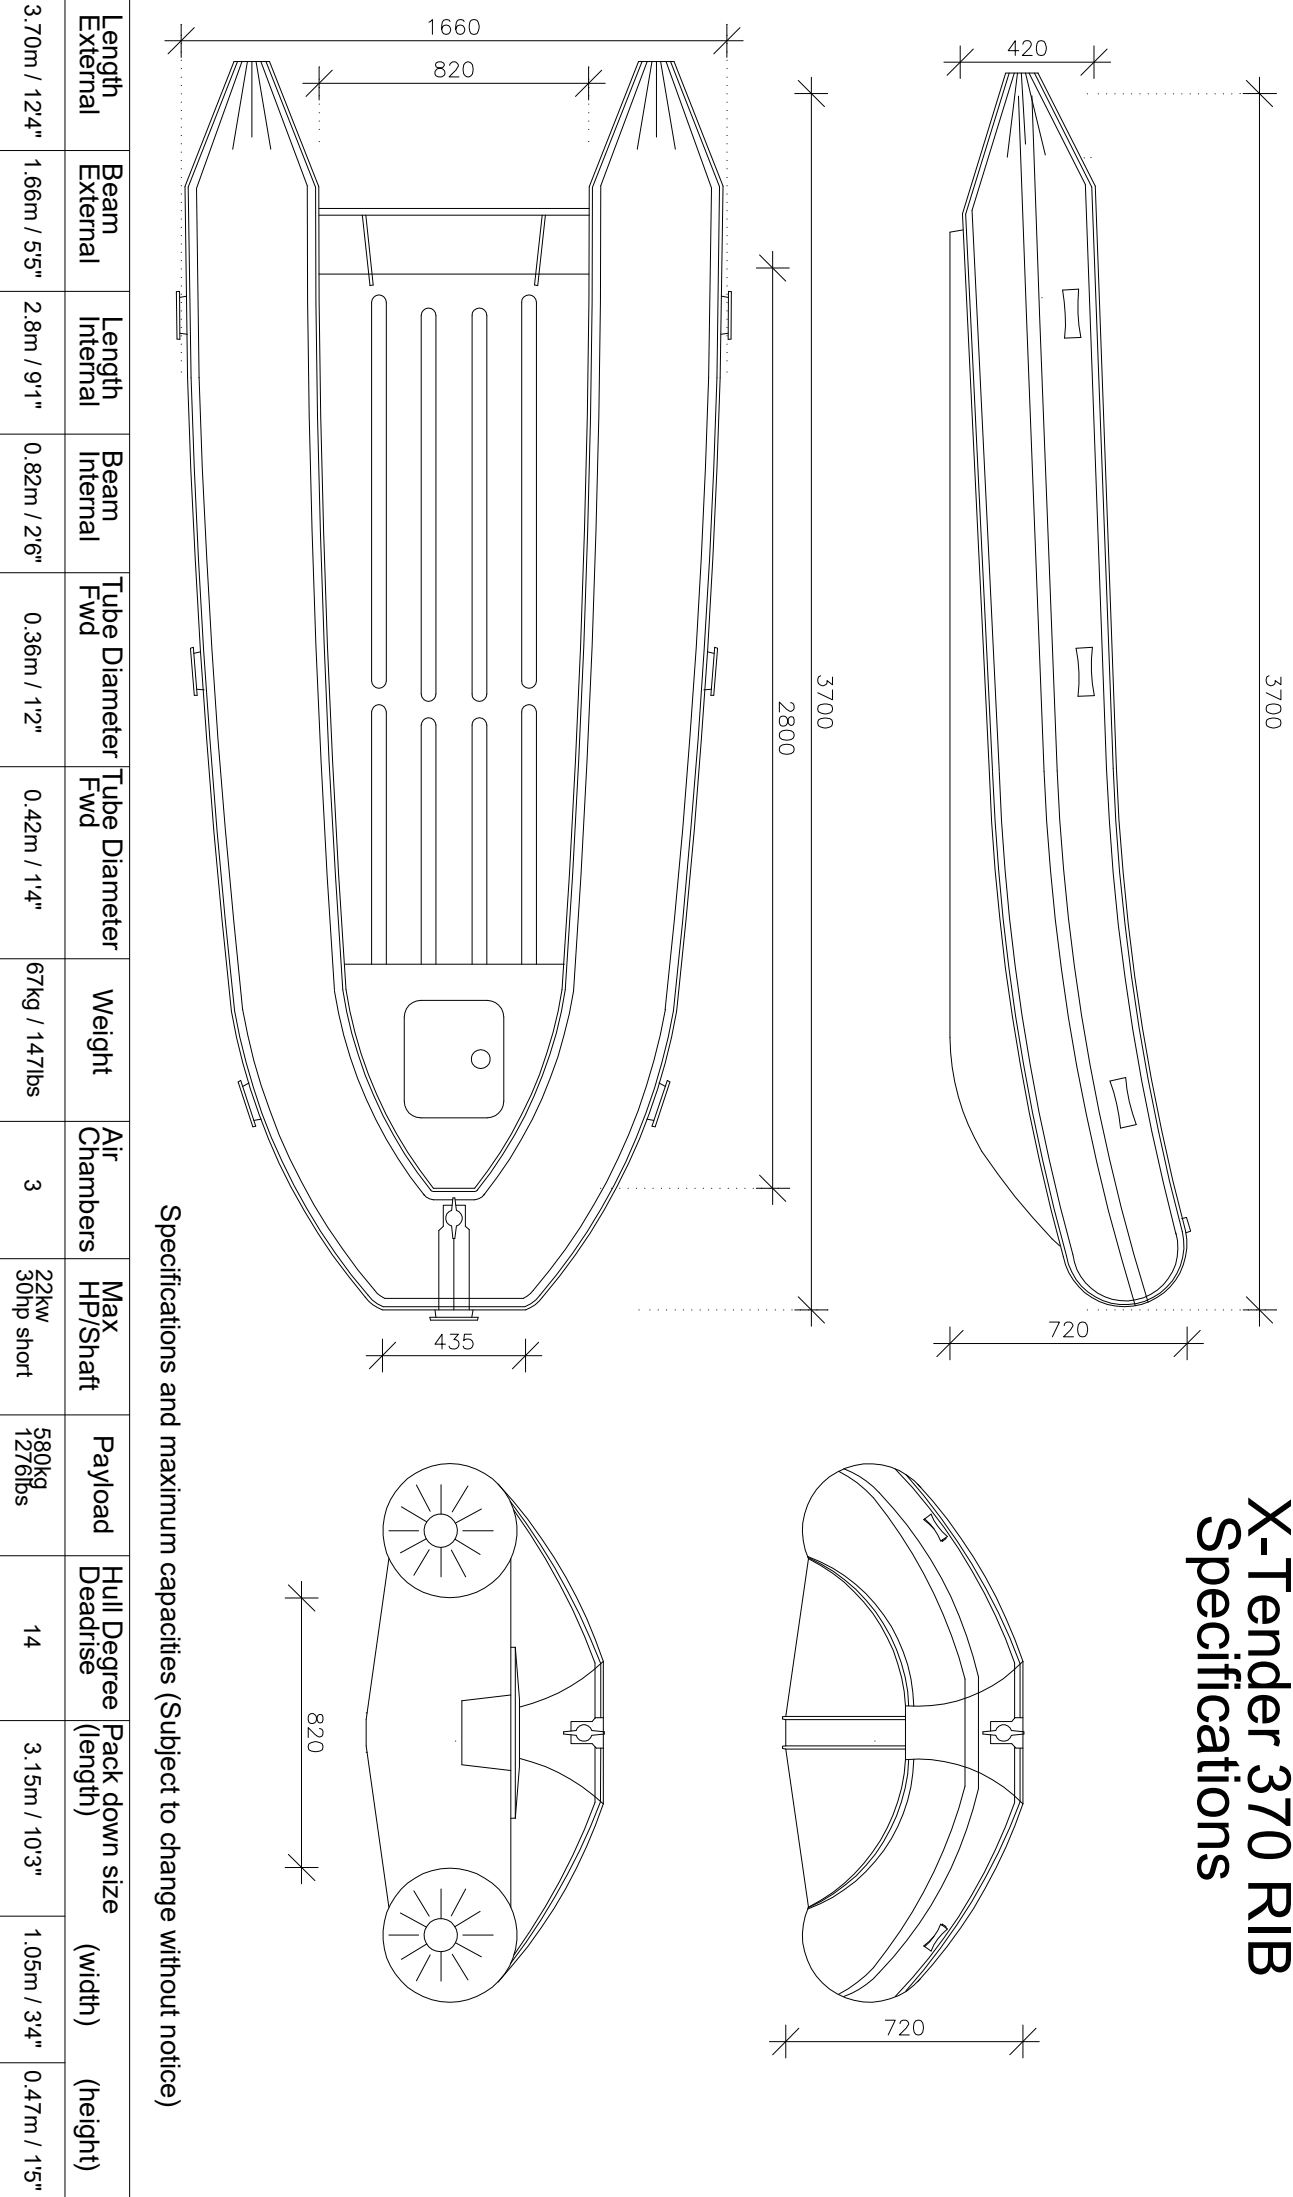

Southern Pacific
Inflatables

X-Tender 370 RIB Specifications

Specifications and maximum capacities (Subject to change without notice)